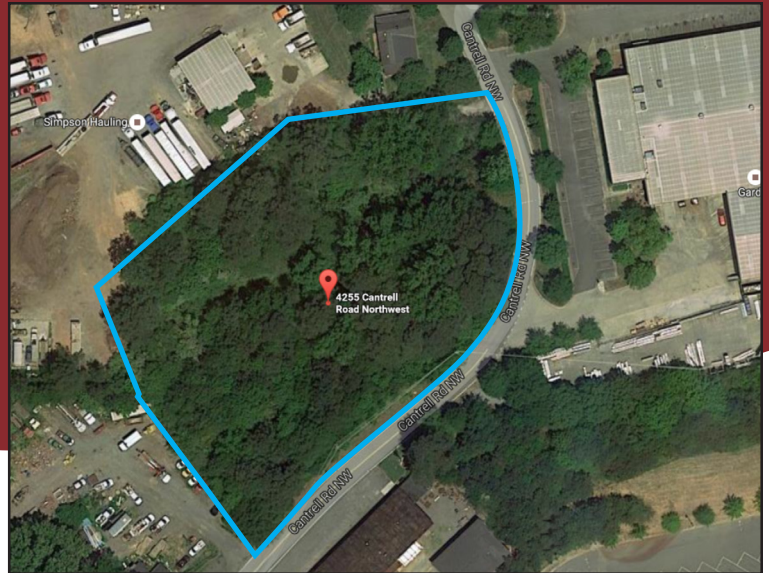

## 4255 Cantrell Road • Acworth, Georgia 30101

- ▶ 1.97 Acres of Land
- ▶ Cobb County
- ▶ Heavy Industrial Zoning
- ▶ All utilities and sewer on-site and ready to use
- ▶ Full set of building plans and studies for a 26,000 sf building +/-
- ▶ Flat topography

Map not to scale